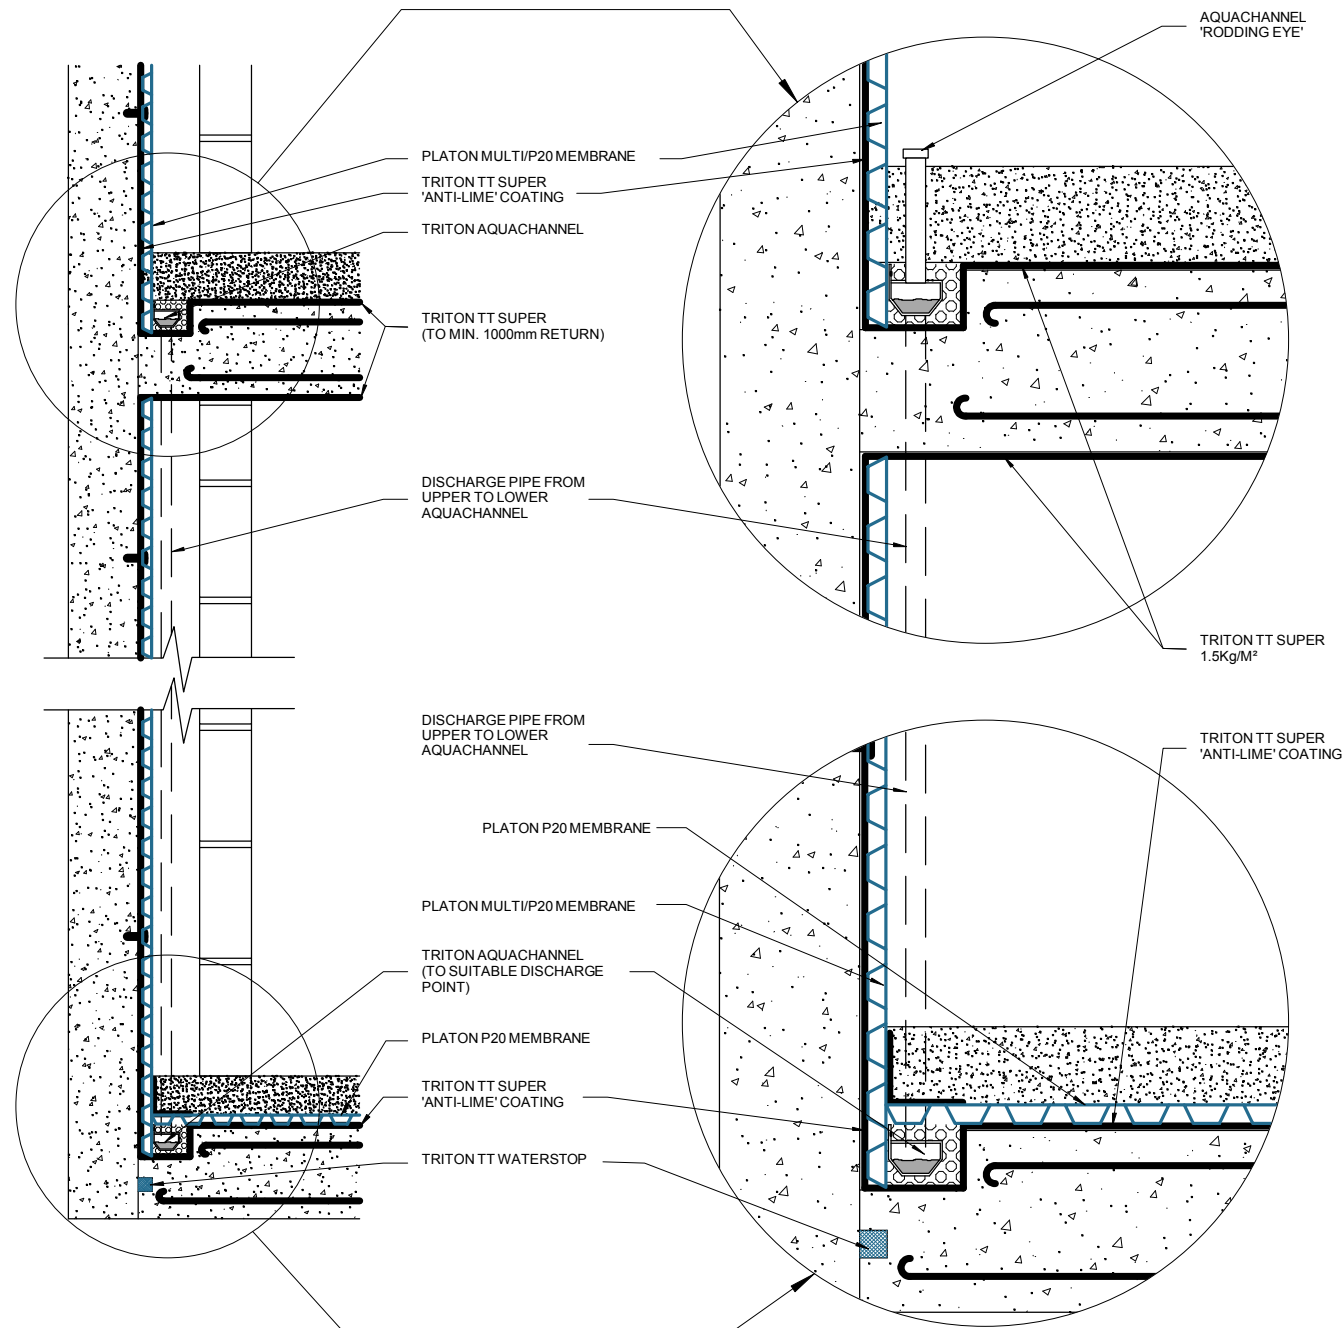

REV.	MOD. BY	DATE	CHK. BY	APP. BY

Alterations

TITLE:

Platon Cavity Drain
To Multi-Level Basements

DRG. No.	IP 031.1	REV	1

DRAWN	JDF, CBS	System Files: IP031-1(1).pdf IP031-1(1).dwg
DATE	23rd April 2008	
SCALE (A3)	Not To Scale	
CHECKED		
APPROVED