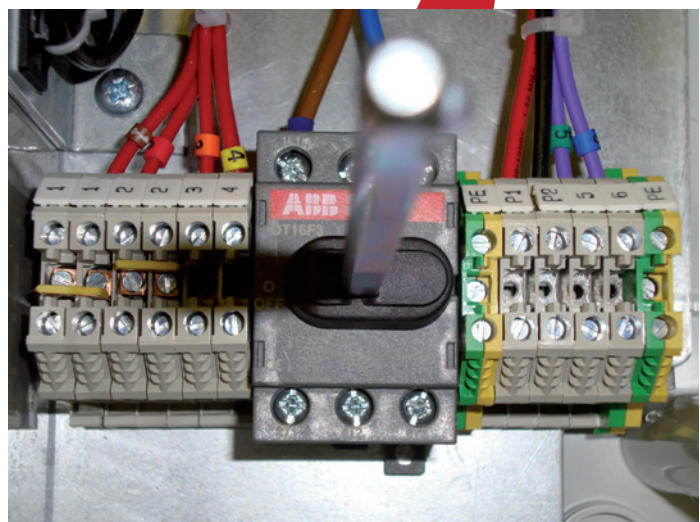

Wiring connections for pump float control mechanism to Triton Battery Backup Control Panel

Wiring Diagram

Triton Contact Details:

Triton Systems
Units 3 – 5 Crayford Commercial Centre, Greyhound Way, Crayford, Kent DA1 4HF