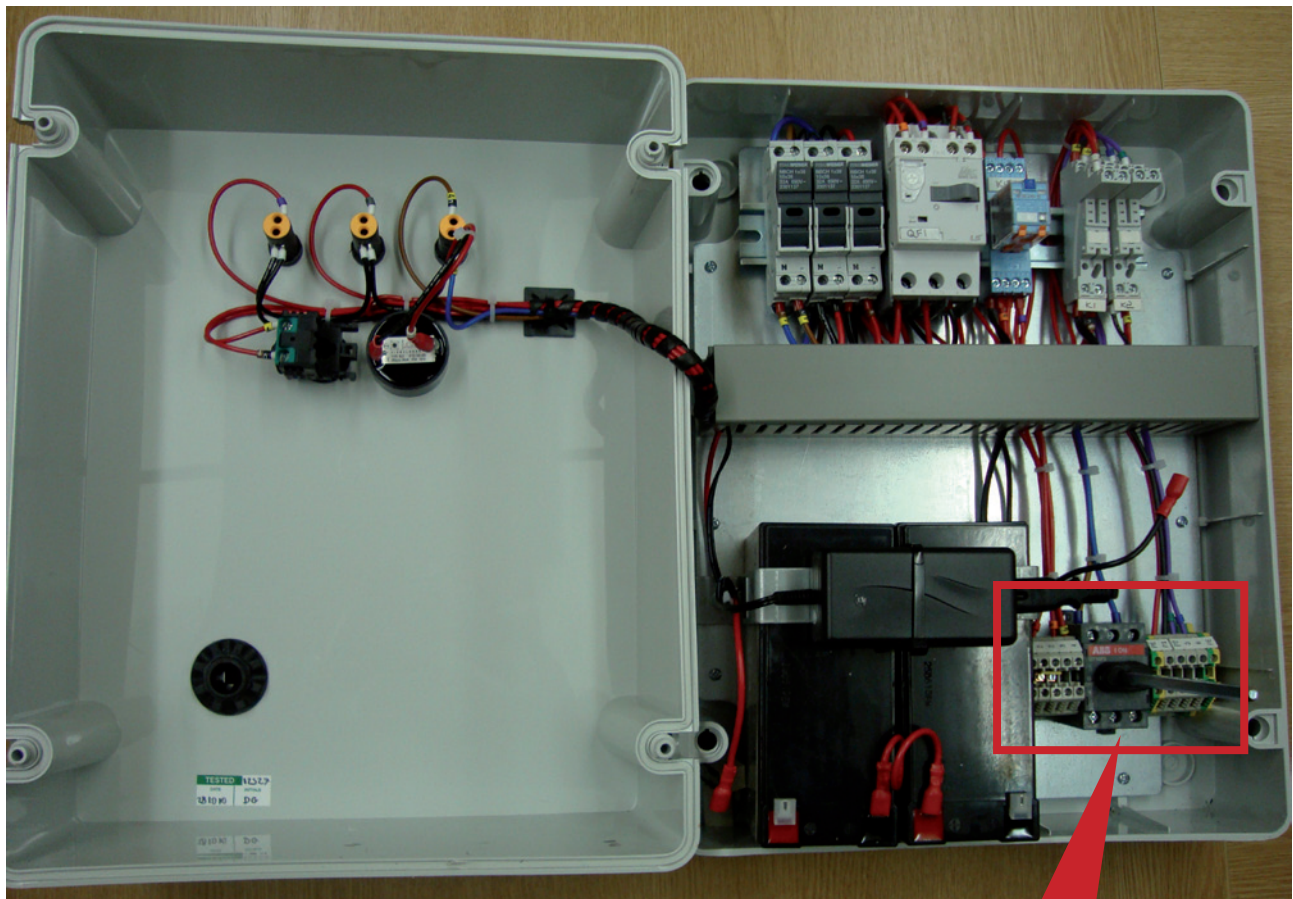

Wiring connections for pump float control mechanism to Triton Battery Backup Control Panel

Wiring Diagram

Triton Contact Details:

Triton Systems
Units 3 – 5 Crayford Commercial Centre, Greyhound Way, Crayford, Kent DA1 4HF