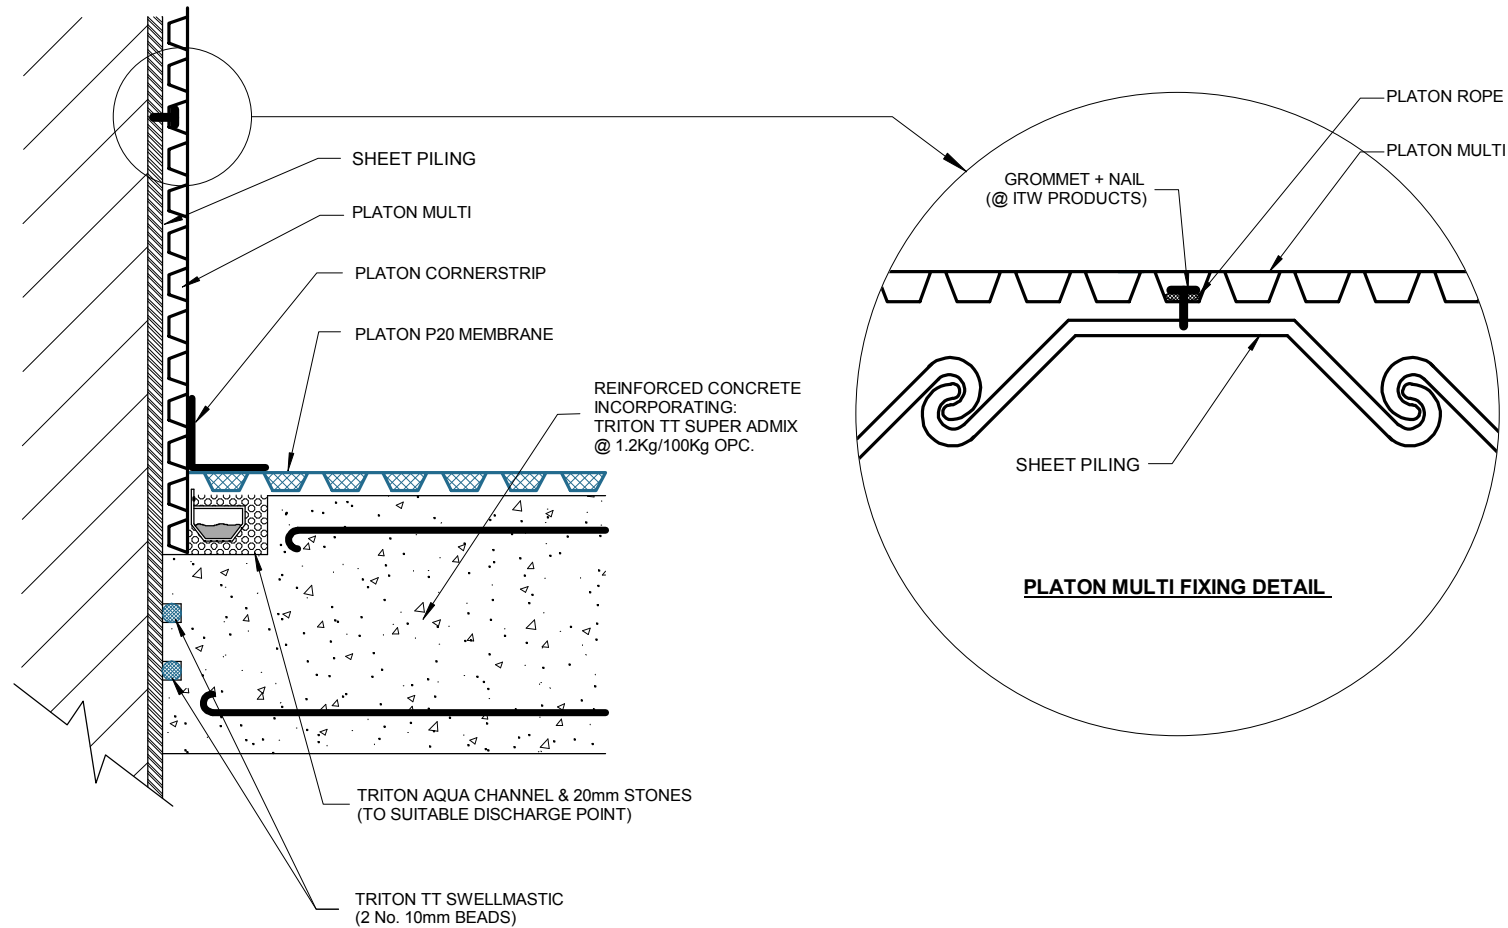

REV.	MOD. BY	DATE	CHK. BY	APP. BY

Alterations

TITLE:

Platon Membrane
To Sheet Piled Walls

DRG. No.	IP 033.1	REV	1

DRAWN	JDF, CBS	System Files: IP033-1(1).pdf IP033-1(1).dwg
DATE	3rd July 2008	
SCALE (A3)	Not To Scale	
CHECKED		
APPROVED