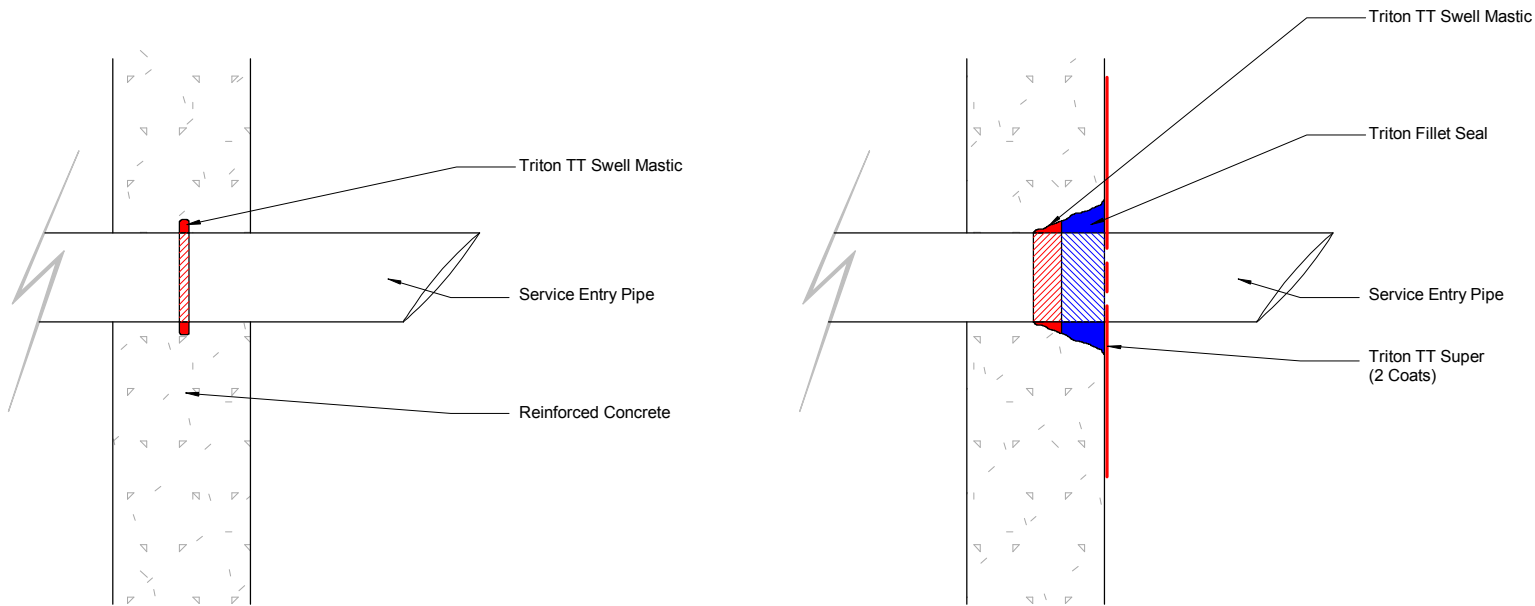

New Construction

Existing Structure

REV.	MOD. BY	DATE	CHK. BY	APP. BY
Alterations				

TITLE:

Service Entry Sealing To
Concrete Structures

DRG. No.	TT 007.1	REV	1

DRAWN	JDF, CBS	System Files: TT 007-1(1).pdf
DATE	25-06-07	
SCALE (A3)	Not To Scale	
CHECKED		
APPROVED