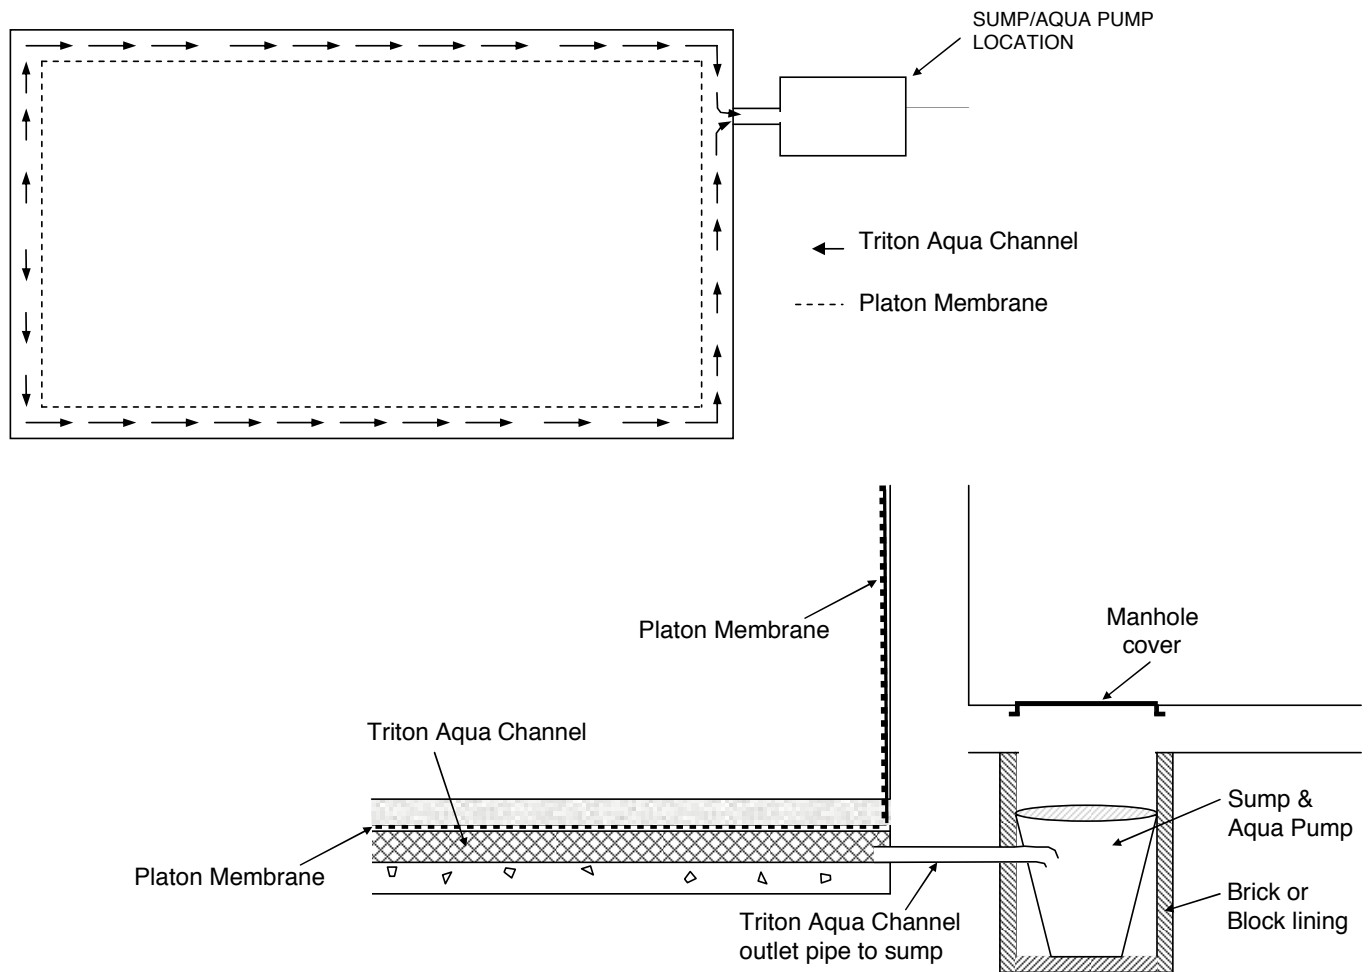

Typical Aquachannel to external Aquapump detail Drawing No. (I P 003.1)

© Triton Chemical Manufacturing Company Limited

All installations to be strictly in accordance with manufacturer's guidelines which are set out in the Isola Manual. For any non-standard details, please contact our technical department on 020 8310 3929