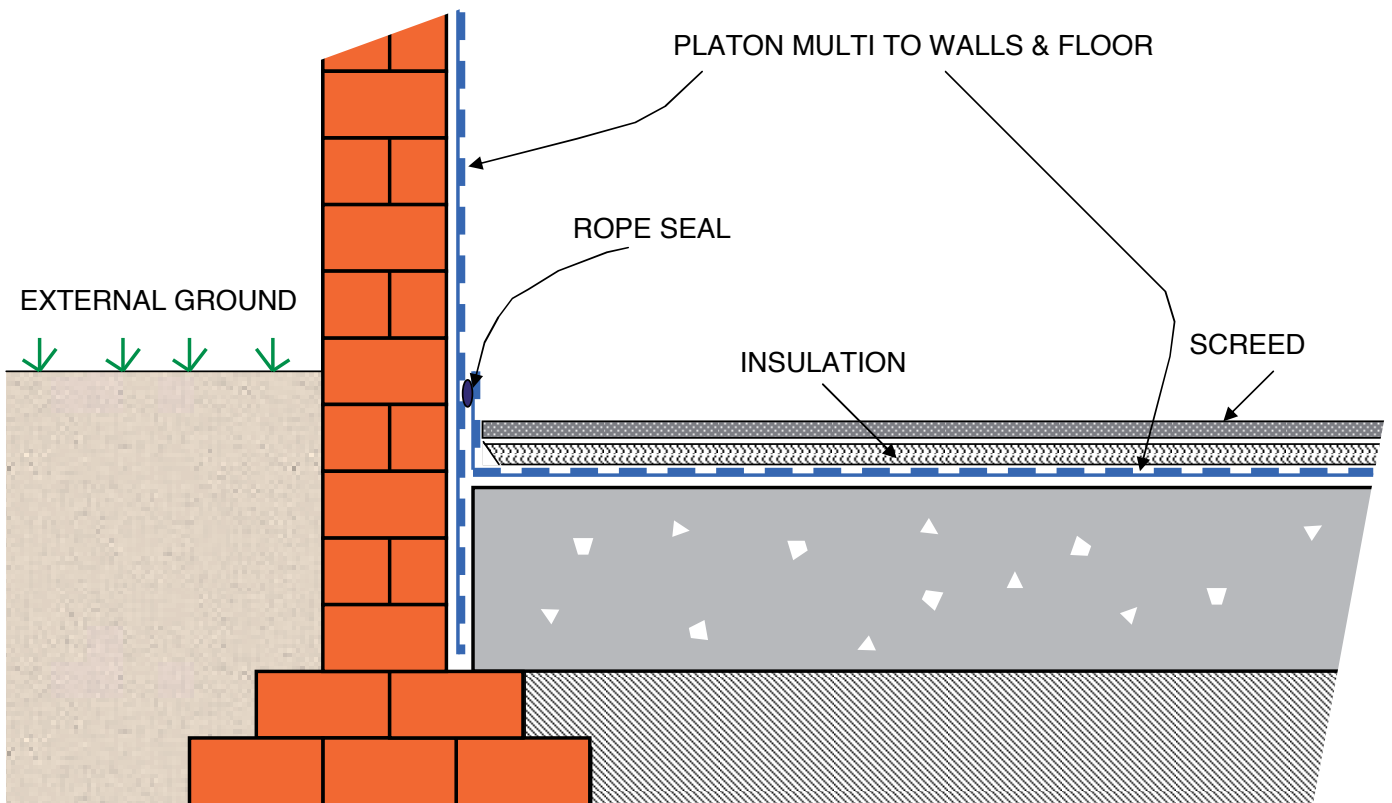

Platon Multi to floor and wall Drawing No. (I P 004.1)

© Triton Systems

All installations to be strictly in accordance with manufacturer's guidelines which are set out in the Isola Manual. For any non-standard details, please contact our technical department on 01322 318830