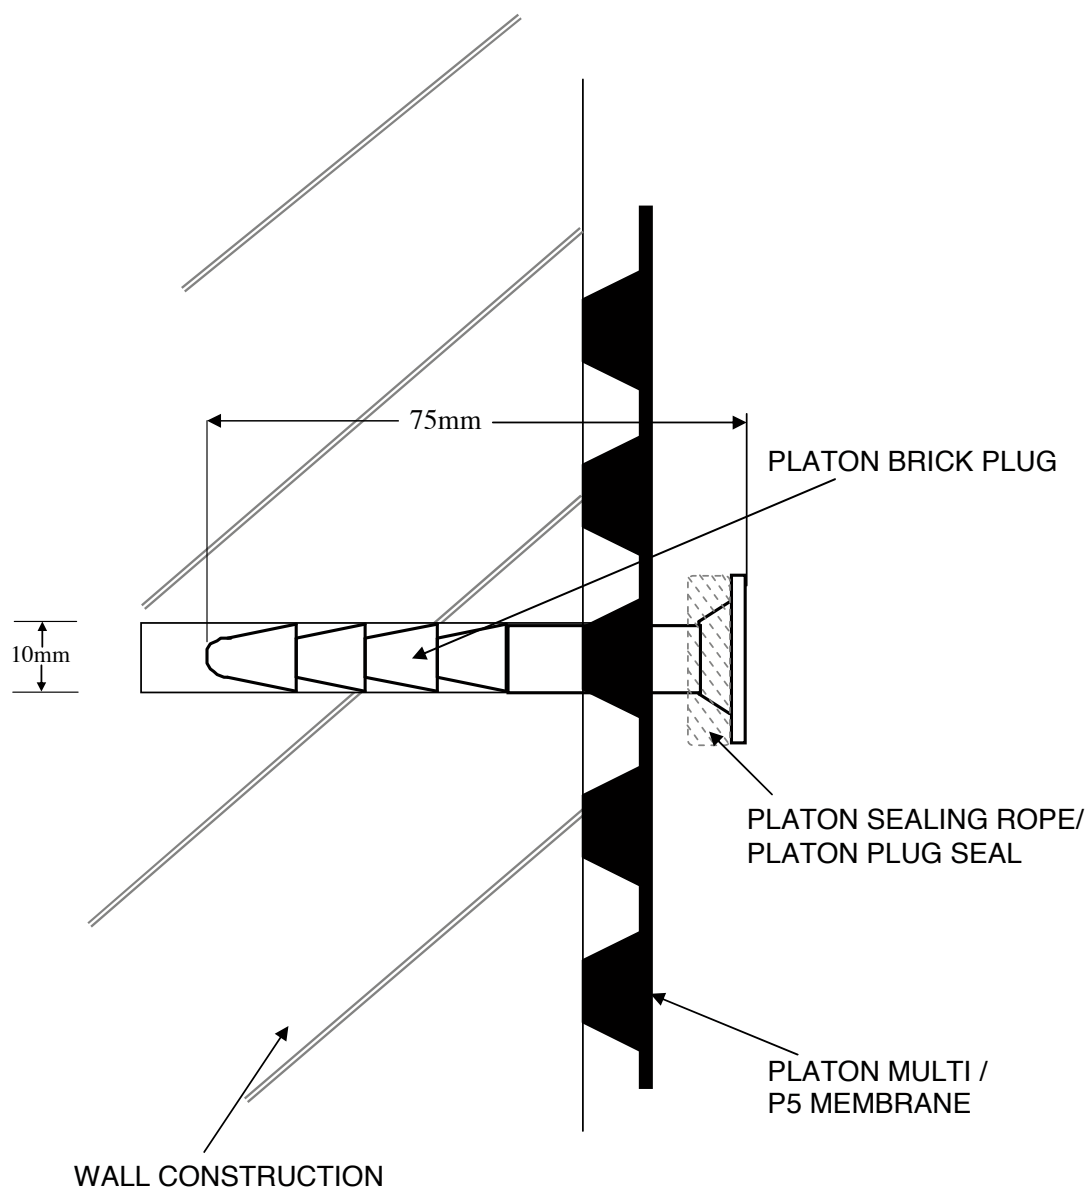

Platon Brick Plug fixing detail Drawing No. (I P 015.1)

© Triton Chemical Manufacturing Company Limited

All installations to be strictly in accordance with manufacturer's guidelines which are set out in the Isola Manual. For any non-standard details, please contact our technical department on 020 8310 3929