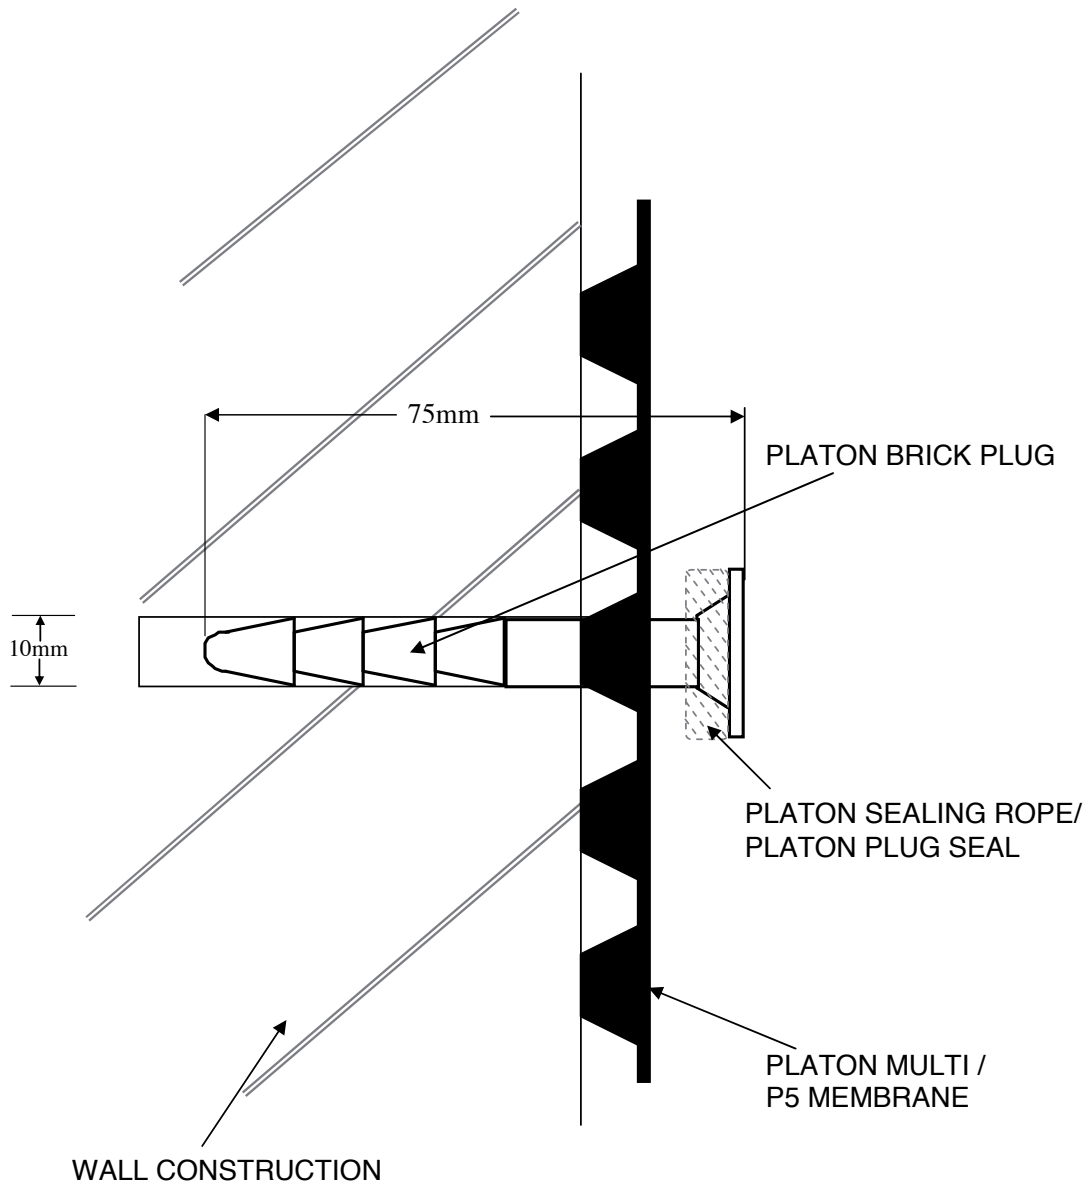

# Platon Brick Plug fixing detail Drawing No. (I P 015.1)

© Triton Systems

All installations to be strictly in accordance with manufacturer's guidelines which are set out in the Isola Manual. For any non-standard details, please contact our technical department on 01322 318830