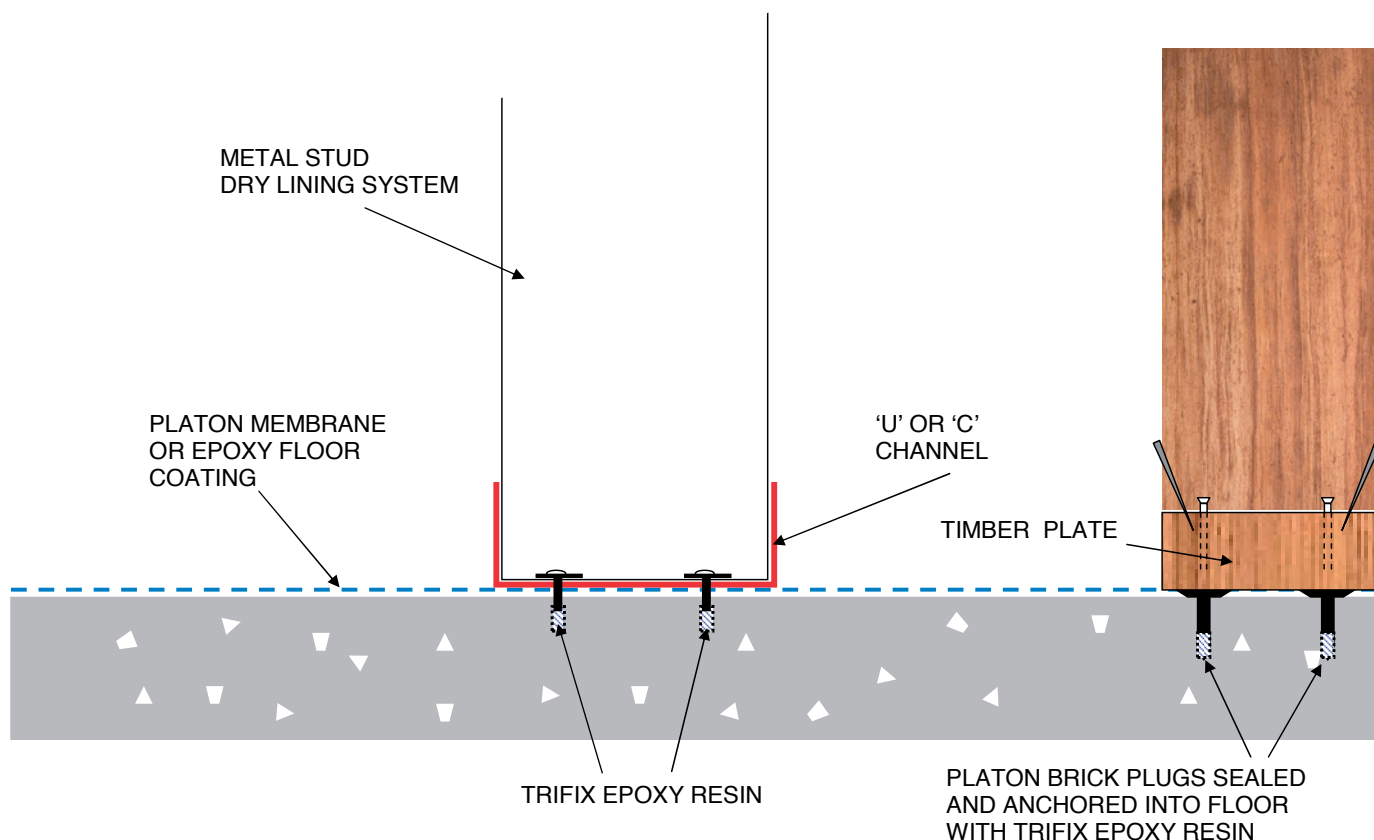

Fixing detail through Platon floor membrane and Triton epoxy floor coatings

Drawing No. (I P 016.1)

ONLY TO BE USED WHEN FIXING THROUGH FLOOR/MEMBRANE IS UNAVOIDABLE!

© Triton Systems

All installations to be strictly in accordance with manufacturer's guidelines which are set out in the Isola Manual. For any non-standard details, please contact our technical department on 01322 318830