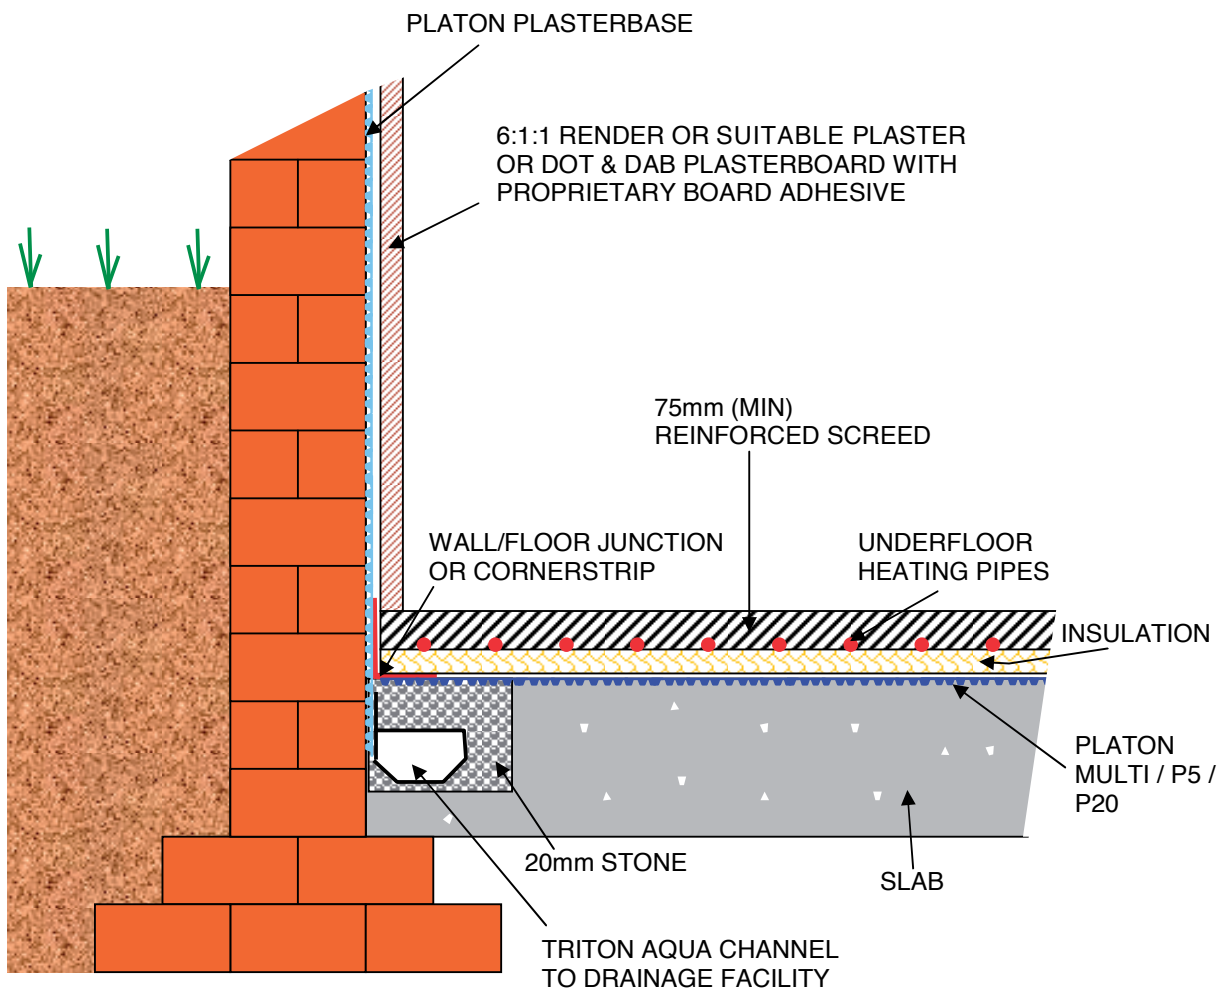

Typical internal membrane system using Platon Plasterbase to walls Drawing No. (I P 019.1)

© Triton Systems

All installations to be strictly in accordance with manufacturer's guidelines which are set out in the Isola Manual. For any non-standard details, please contact our technical department on 01322 318830