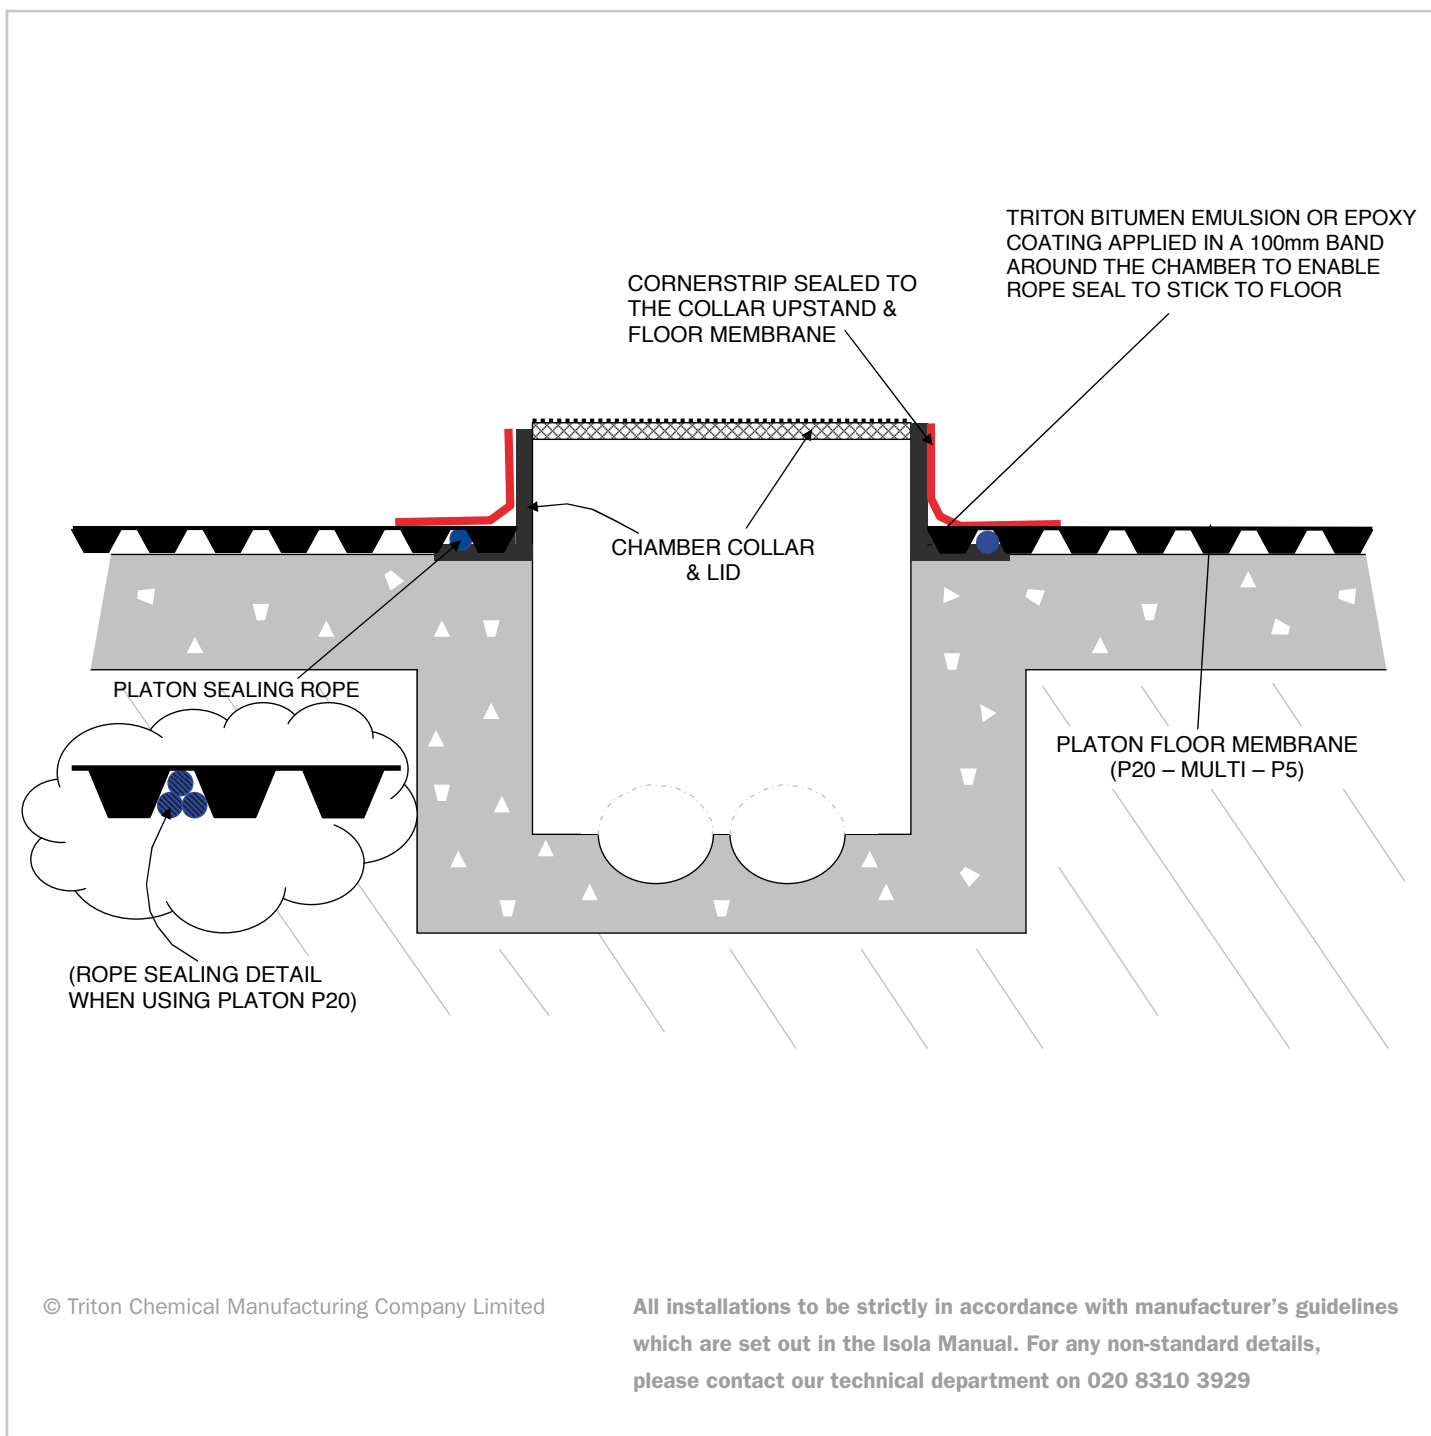

Sealing Platon floor membrane around in-situ chamber collar and lid Drawing No. (I P 021.1)

Triton Chemical Manufacturing Co. Ltd.

Triton House, Lyndean Industrial Estate,

129 Felixstowe Road, Abbeywood, London SE2 9SG