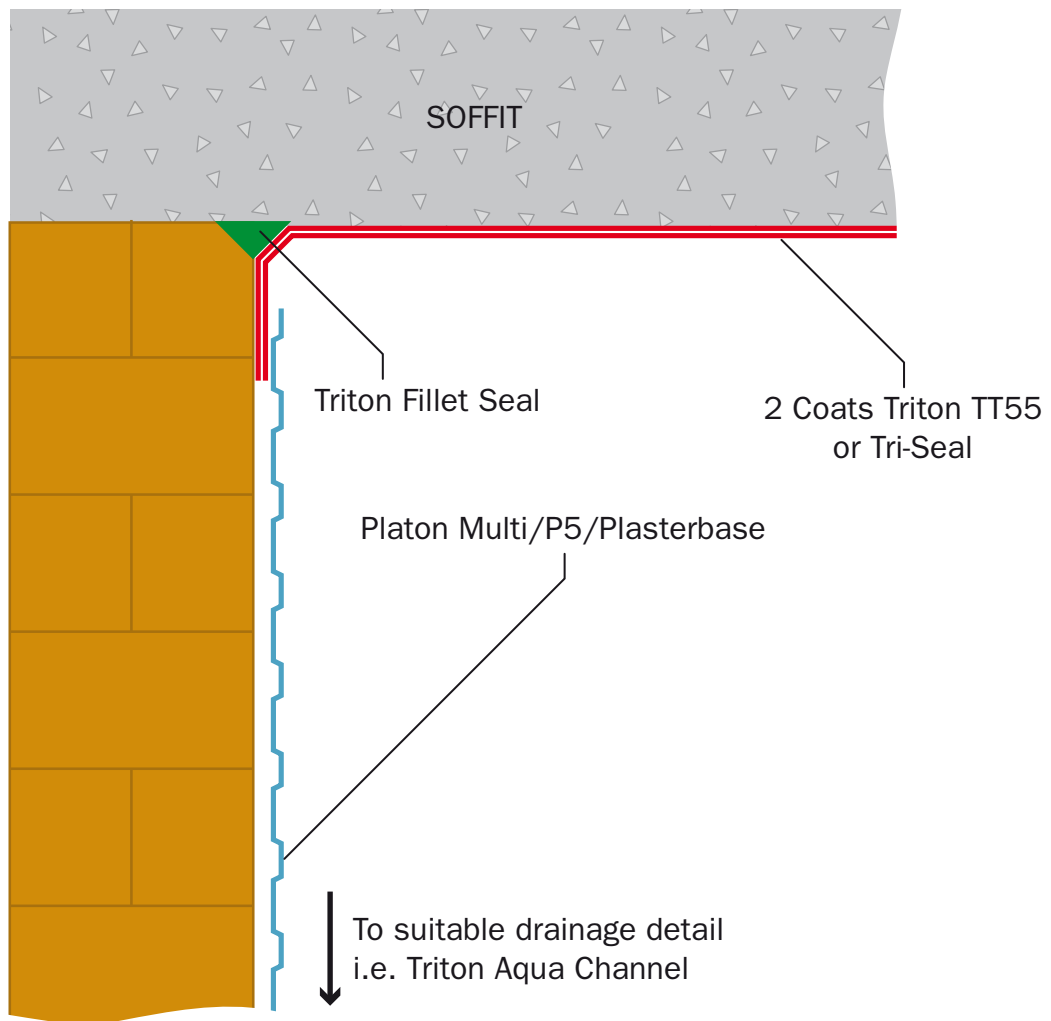

Flat soffit options for type 'C'
using tanked protection
Drawing No. (I P 025.1)

© Triton Chemical Manufacturing Company Limited

All installations to be strictly in accordance with manufacturer's guidelines which are set out in the Isola Manual. For any non-standard details, please contact our technical department on 020 8310 3929