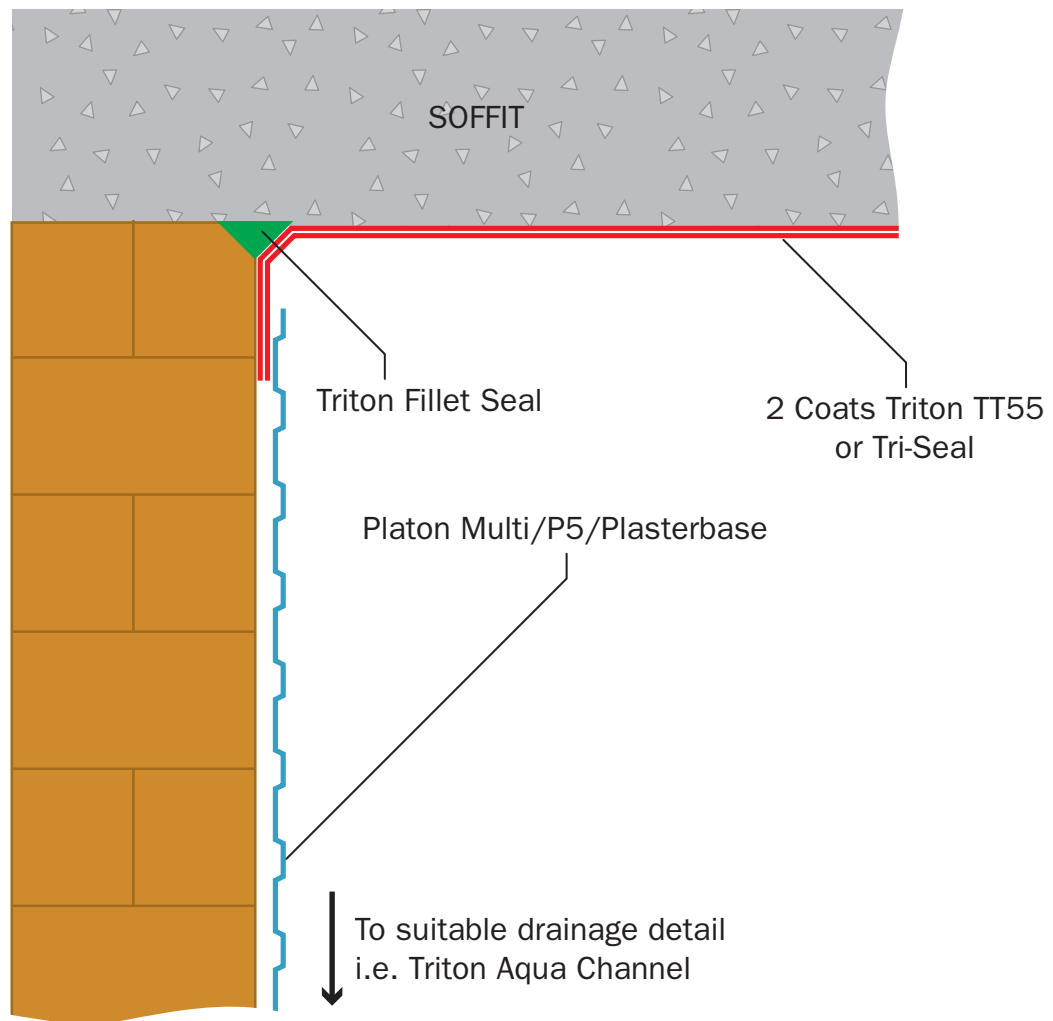

Flat soffit options for type 'C' using tanked protection Drawing No. (I P 025.1)

© Triton Systems

All installations to be strictly in accordance with manufacturer's guidelines which are set out in the Isola Manual. For any non-standard details, please contact our technical department on 01322 318830